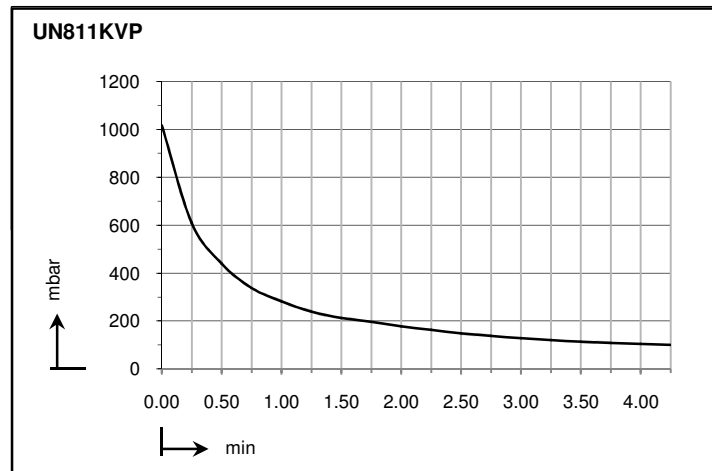

Pump down time for 5L receiver