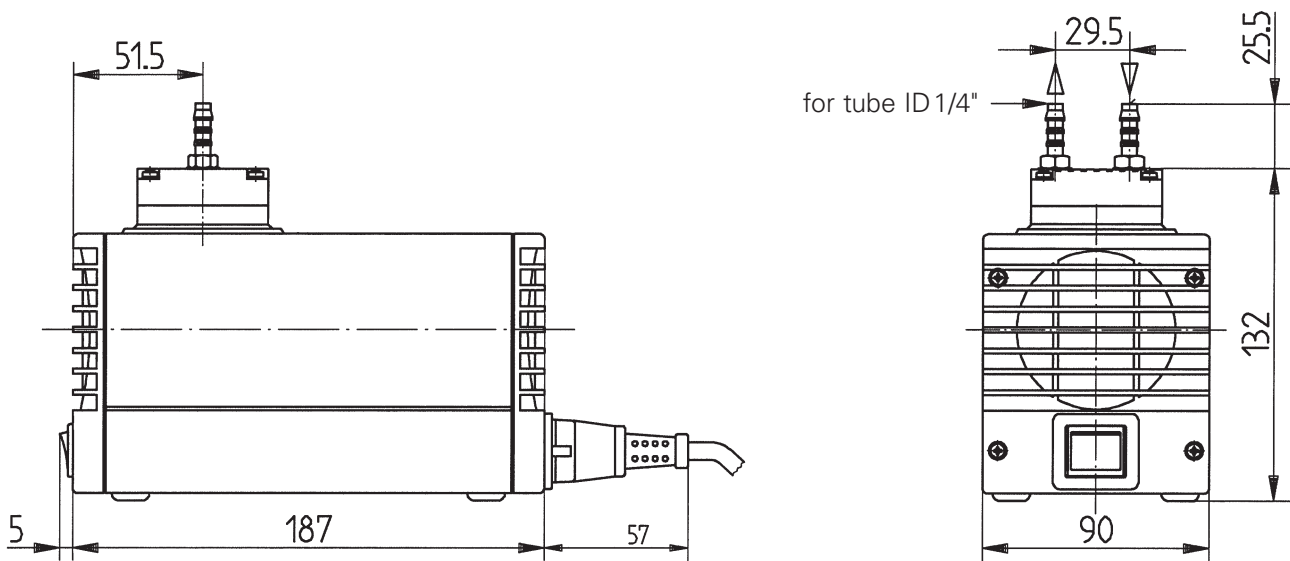

Technical data:

N811KVP All Models

Delivery (l/min) ¹	13
Ultimate vacuum (Torr)	75
Operating pressure (psig)	15
Connectors for tube (in. ID)	1/4
Permissible gas and ambient temperature	+5...+40 °C
Mains	115V/60Hz
Motor protection	IP 20
Power P ₁	100 W
Operating current	0.9 A
Weight	2.5 kg
Dimensions LxHxW (mm)	187/157/90
With thermal switch and power fuse.	

Pump down time for 5L receiver

Dimensions (mm)

For models with .45 (vacuum) gauge package, add approx. 60 mm to height shown.

Accessories and spare parts

Description	N811KV.45P		N811KVP	
	Details	Order No.	Details	Order No.
Silencer	G 1/8	000345	1/8 NPT	072233
Filter		000346		
Hose Connector	G 1/8, PVDF, AD 6mm	014052	1/8 MPTM, 1/4 HID	072235
Fine control valve with pressure gauge	pressure side	on request	pressure side	on request
Fine control valve with vacuum gauge	suction side	on request	suction side	on request
Spares Kit	Diaphragm, Valveplates	074178	Diaphragm, Valveplates	074178