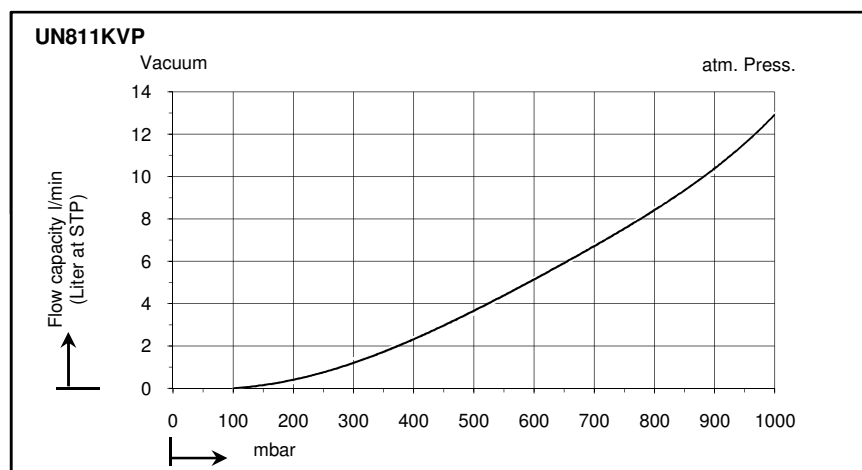

Dimensions and performance characteristics

Performance characteristics